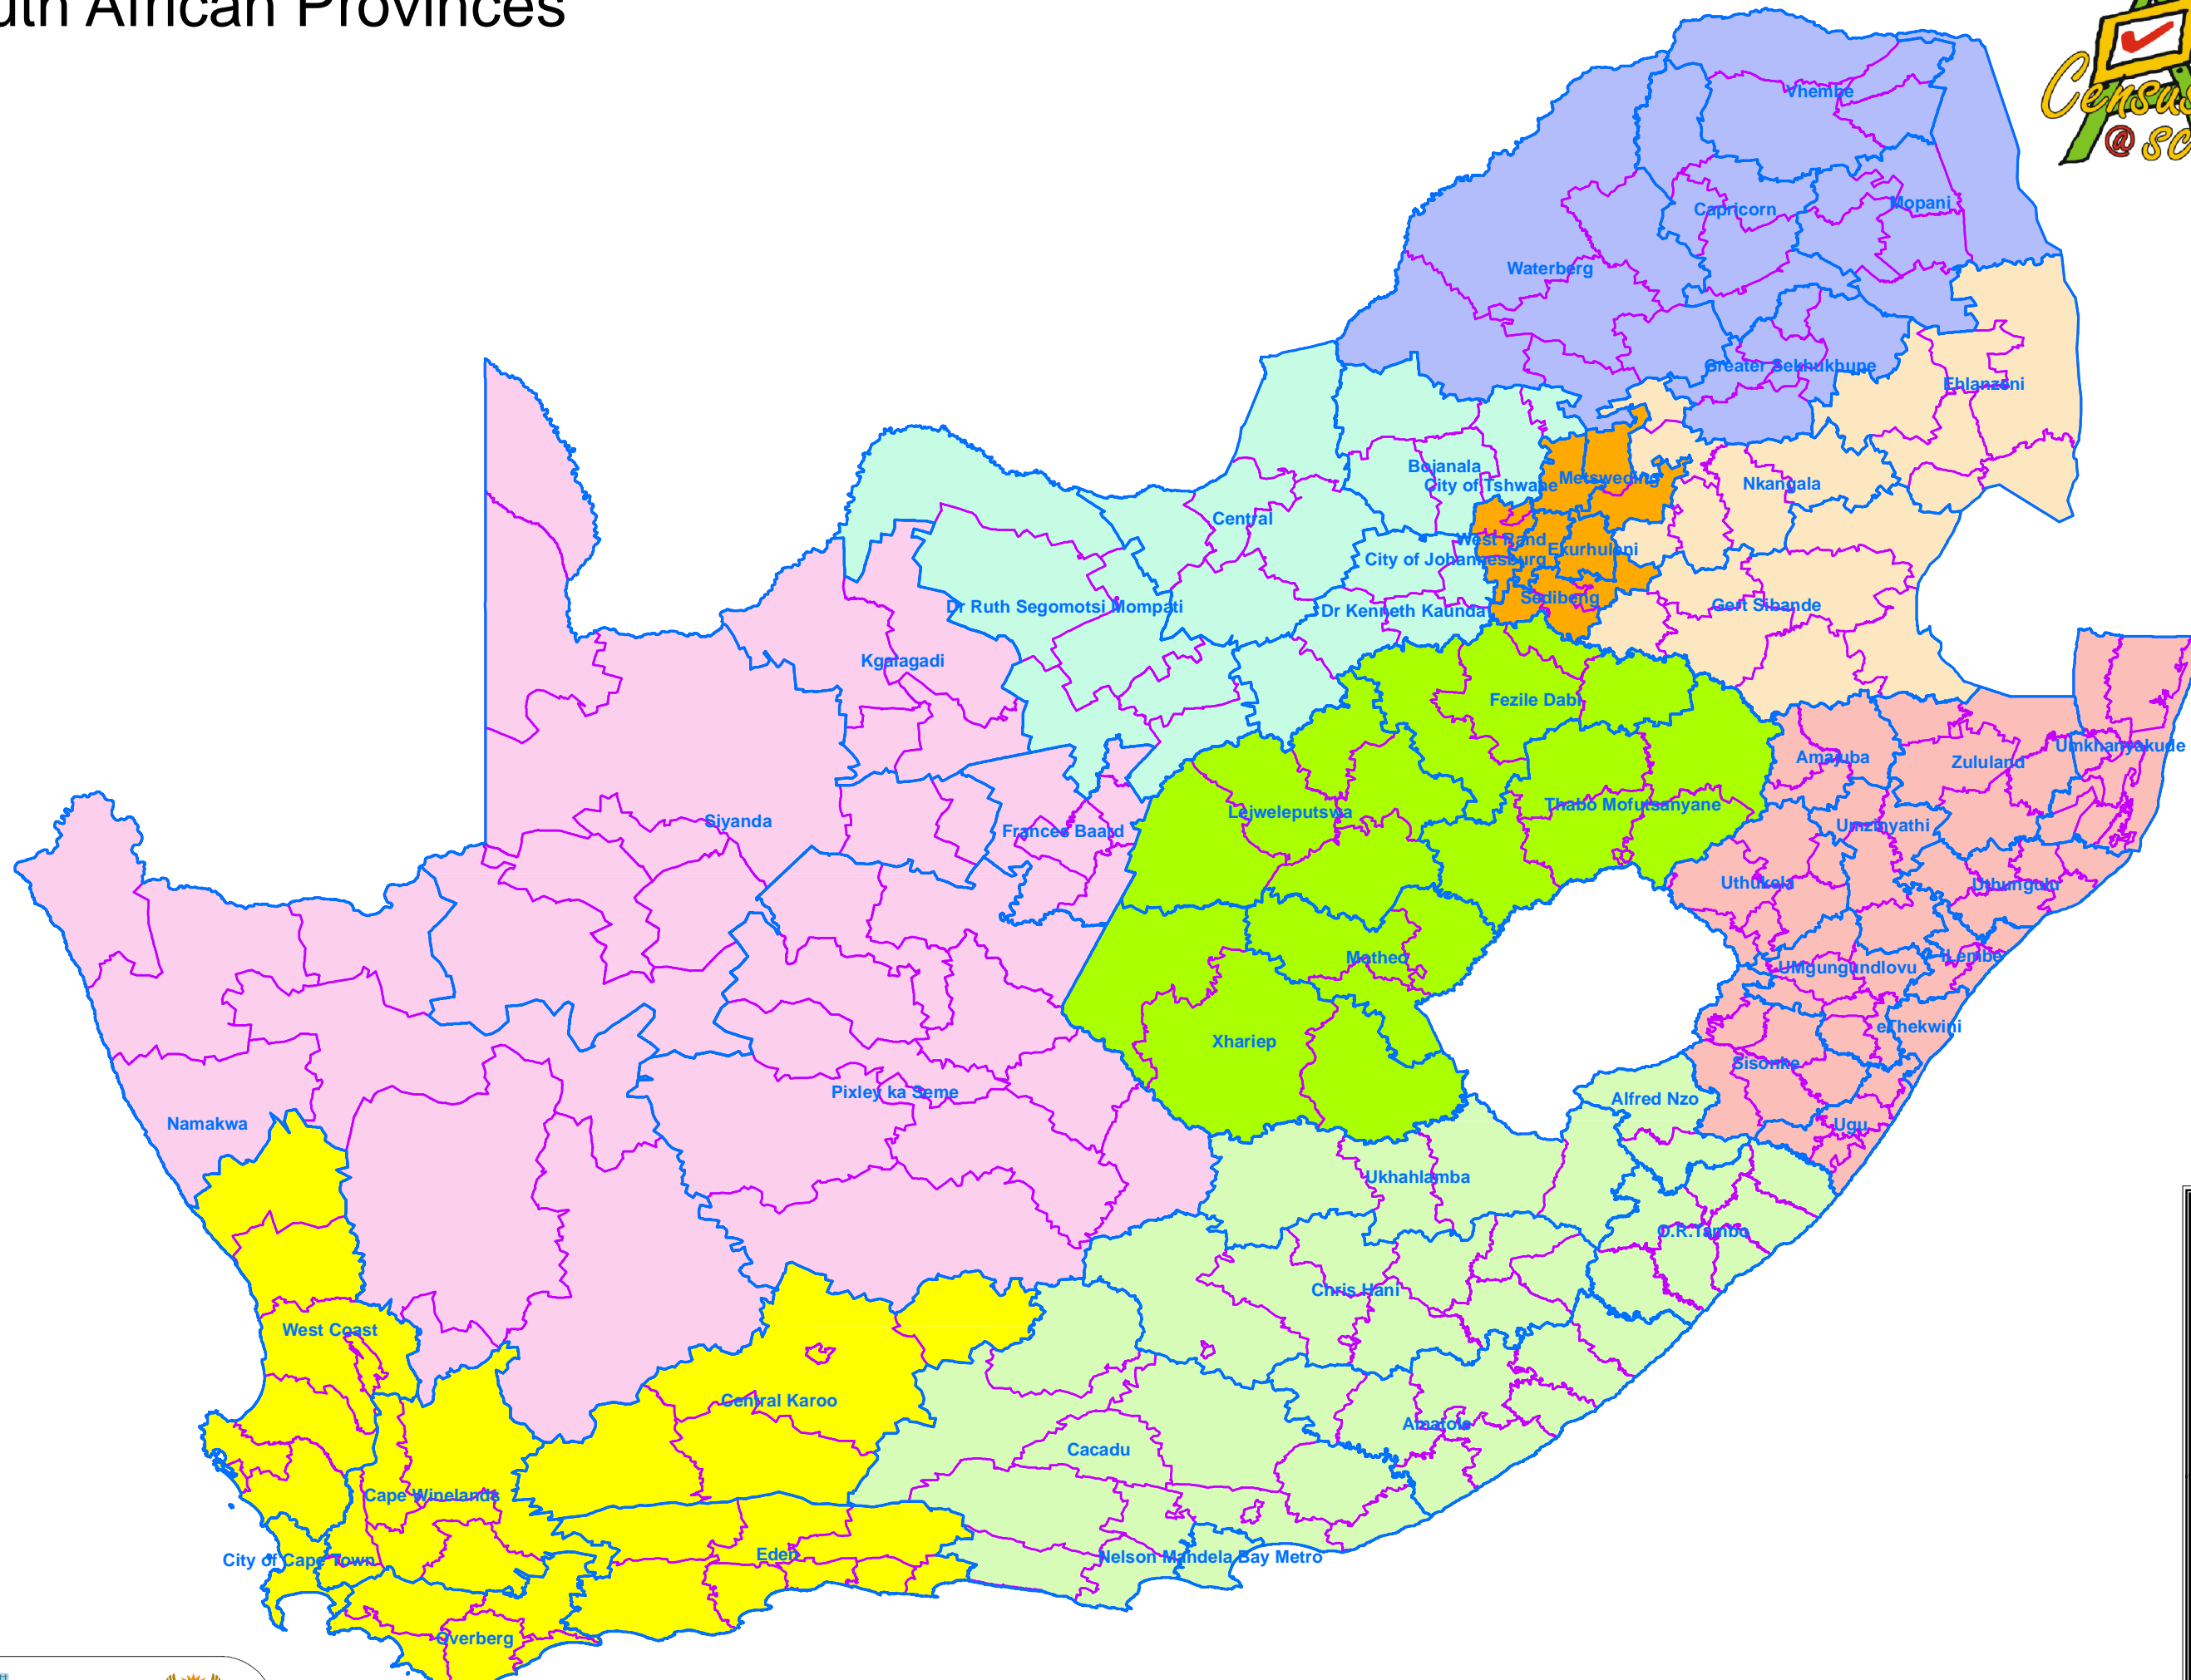

# South African Provinces

**Legend**

- Local Municipality
- District Municipality

**Province**

- Eastern Cape
- Free State
- Gauteng
- KwaZulu-Natal
- Limpopo
- Mpumalanga
- North West
- Northern Cape
- Western Cape